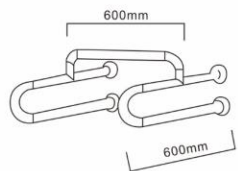

Corridor Handrail

NYLON BATHROOM GRAB BAR

GLOBAL BUILDERS' SUPPLIES
PTE LTD

Name: Nylon Grab Bar
Model: GBS32-20
Color: White/Yellow
Material: Aluminium inner-core
Cover: Nylon

NYLON GRAB BARS

GLOBAL BUILDERS' SUPPLIES
PTE LTD

Name: Nylon Grab Bar
Model: GBS32-22
Color: White/Yellow
Material: Aluminium inner-core
Cover: Nylon

Name: Nylon Grab Bar
Model: GBS32-21
Color: White/Yellow
Material: Aluminium inner-core
Cover: Nylon

Name: Nylon Grab Bar
 Model: GBS32-35
 Color: White/Yellow
 Material: Aluminium inner-core
 Cover: Nylon

Name: Fixed U with Stainless Steel Plate Nylon Grab Bar
 Model: GBS32-32
 Color: White/Yellow
 Material: Aluminium inner-core
 Cover: Nylon

Name: Nylon Grab Bar
Model: GBS32-38
Color: White/Yellow
Material: Aluminium inner-core
Cover: Nylon

Name: Nylon Grab Bar
Model: GBS32-39
Color: White/Yellow
Material: Aluminium inner-core
Cover: Nylon