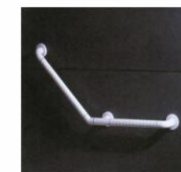

Corridor Handrail

NYLON BATHROOM GRAB BAR

GLOBAL BUILDERS' SUPPLIES
PTE LTD

Name: Nylon Grab Bar
Model: GBS32-20
Color: White/Yellow
Material: Aluminium inner-core
Cover: Nylon

NYLON GRAB BARS

GLOBAL BUILDERS' SUPPLIES
PTE LTD

Name: Nylon Grab Bar
Model: GBS32-22
Color: White/Yellow
Material: Aluminium inner-core
Cover: Nylon

Name: Nylon Grab Bar
Model: GBS32-21
Color: White/Yellow
Material: Aluminium inner-core
Cover: Nylon

Name: Nylon Grab Bar
Model: GBS32-23
Color: White/Yellow
Material: Aluminium inner-core
Cover: Nylon

Name: Nylon Grab Bar
Model: GBS32-21-1
Color: White/Yellow
Material: Aluminium inner-core
Cover: Nylon

Name: Nylon Grab Bar
Model: GBS32-25
Color: White/Yellow
Material: Aluminium inner-core
Cover: Nylon

Name: Nylon Grab Bar
 Model: GBS32-26
 Color: White/Yellow
 Material: Aluminium inner-core
 Cover: Nylon