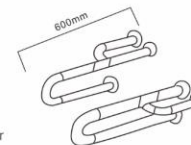

Corridor Handrail

NYLON BATHROOM GRAB BAR

GLOBAL BUILDERS' SUPPLIES
PTE LTD

Name: Nylon Grab Bar
Model: GBS32-20
Color: White/Yellow
Material: Aluminium inner-core
Cover: Nylon

NYLON GRAB BARS

GLOBAL BUILDERS' SUPPLIES
PTE LTD

Name: Nylon Grab Bar
Model: GBS32-22
Color: White/Yellow
Material: Aluminium inner-core
Cover: Nylon

Name: Nylon Grab Bar
Model: GBS32-21
Color: White/Yellow
Material: Aluminium inner-core
Cover: Nylon

Name: Nylon Grab Bar
 Model: GBS32-35
 Color: White/Yellow
 Material: Aluminium inner-core
 Cover: Nylon

Name: Fixed U with Stainless Steel Plate Nylon Grab Bar
 Model: GBS32-32
 Color: White/Yellow
 Material: Aluminium inner-core
 Cover: Nylon

Name: Nylon Grab Bar
Model: GBS32-38
Color: White/Yellow
Material: Aluminium inner-core
Cover: Nylon

Name: Nylon Grab Bar
Model: GBS32-39
Color: White/Yellow
Material: Aluminium inner-core
Cover: Nylon