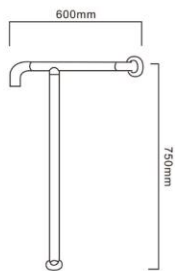

Corridor Handrail

NYLON BATHROOM GRAB BAR

GLOBAL BUILDERS' SUPPLIES
PTE LTD

Name: Nylon Grab Bar
Model: GBS32-20
Color: White/Yellow
Material: Aluminium inner-core
Cover: Nylon

NYLON GRAB BARS

GLOBAL BUILDERS' SUPPLIES
PTE LTD

Name: Nylon Grab Bar
Model: GBS32-22
Color: White/Yellow
Material: Aluminium inner-core
Cover: Nylon

Name: Nylon Grab Bar
Model: GBS32-21
Color: White/Yellow
Material: Aluminium inner-core
Cover: Nylon

Name: Nylon Grab Bar
Model: GBS32-23
Color: White/Yellow
Material: Aluminium inner-core
Cover: Nylon

Name: Nylon Grab Bar
Model: GBS32-21-1
Color: White/Yellow
Material: Aluminium inner-core
Cover: Nylon

Name: Nylon Grab Bar
Model: GBS32-25
Color: White/Yellow
Material: Aluminium inner-core
Cover: Nylon

Name: Nylon Grab Bar
 Model: GBS32-26
 Color: White/Yellow
 Material: Aluminium inner-core
 Cover: Nylon