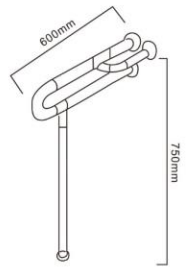

Name: Flip Up Nylon Grab Bar
 Model: GBS32-29-1
 Color: White/Yellow
 Material: Aluminium inner-core
 Cover: Nylon

Name: Nylon Grab Bar
 Model: GBS32-28
 Color: White/Yellow
 Material: Aluminium inner-core
 Cover: Nylon

Name: Fixed U Nylon Grab Bar
 Model: GBS32-30
 Color: White/Yellow
 Material: Aluminium inner-core
 Cover: Nylon

Name: Fixed U Nylon Grab Bar
 Model: GBS32-31
 Color: White/Yellow
 Material: Aluminium inner-core
 Cover: Nylon

Name: Nylon Grab Bar
 Model: GBS32-35
 Color: White/Yellow
 Material: Aluminium inner-core
 Cover: Nylon

Name: Fixed U with Stainless Steel Plate Nylon Grab Bar
 Model: GBS32-32
 Color: White/Yellow
 Material: Aluminium inner-core
 Cover: Nylon