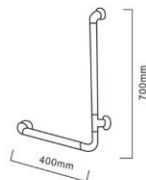

Name: Nylon Grab Bar
Model: GBS32-23
Color: White/Yellow
Material: Aluminium inner-core
Cover: Nylon

Name: Nylon Grab Bar
Model: GBS32-21-1
Color: White/Yellow
Material: Aluminium inner-core
Cover: Nylon

Name: Nylon Grab Bar
Model: GBS32-25
Color: White/Yellow
Material: Aluminium inner-core
Cover: Nylon

Name: Nylon Grab Bar
 Model: GBS32-26
 Color: White/Yellow
 Material: Aluminium inner-core
 Cover: Nylon

Name: Flip Up Nylon Grab Bar
 Model: GBS32-29
 Color: White/Yellow
 Material: Aluminium inner-core
 Cover: Nylon

Name: Nylon Grab Bar
 Model: GBS32-27
 Color: White/Yellow
 Material: Aluminium inner-core
 Cover: Nylon