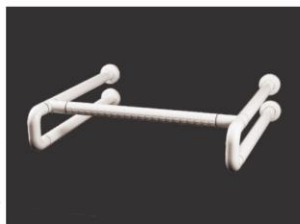

Corridor Handrail

NYLON BATHROOM GRAB BAR

GLOBAL BUILDERS' SUPPLIES
PTE LTD

Name: Nylon Grab Bar
Model: GBS32-20
Color: White/Yellow
Material: Aluminium inner-core
Cover: Nylon

NYLON GRAB BARS

GLOBAL BUILDERS' SUPPLIES
PTE LTD

Name: Nylon Grab Bar
Model: GBS32-22
Color: White/Yellow
Material: Aluminium inner-core
Cover: Nylon

Name: Nylon Grab Bar
Model: GBS32-21
Color: White/Yellow
Material: Aluminium inner-core
Cover: Nylon

Name: Nylon Grab Bar
Model: GBS32-23
Color: White/Yellow
Material: Aluminium inner-core
Cover: Nylon

Name: Nylon Grab Bar
Model: GBS32-21-1
Color: White/Yellow
Material: Aluminium inner-core
Cover: Nylon

Name: Nylon Grab Bar
Model: GBS32-25
Color: White/Yellow
Material: Aluminium inner-core
Cover: Nylon

Name: Nylon Grab Bar
 Model: GBS32-26
 Color: White/Yellow
 Material: Aluminium inner-core
 Cover: Nylon