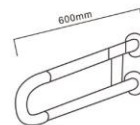

Name: Flip Up Nylon Grab Bar
 Model: GBS32-29
 Color: White/Yellow
 Material: Aluminium inner-core
 Cover: Nylon

Name: Nylon Grab Bar
 Model: GBS32-27
 Color: White/Yellow
 Material: Aluminium inner-core
 Cover: Nylon

Name: Flip Up Nylon Grab Bar
 Model: GBS32-29-1
 Color: White/Yellow
 Material: Aluminium inner-core
 Cover: Nylon

Name: Nylon Grab Bar
 Model: GBS32-28
 Color: White/Yellow
 Material: Aluminium inner-core
 Cover: Nylon