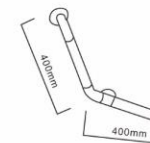

Name: Nylon Grab Bar
Model: GBS32-25
Color: White/Yellow
Material: Aluminium inner-core
Cover: Nylon