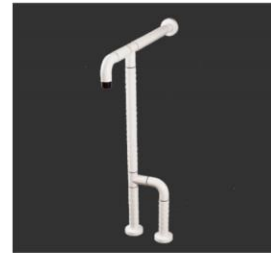

Name: Nylon Grab Bar
Model: GBS32-36
Color: White/Yellow
Material: Aluminium inner-core
Cover: Nylon