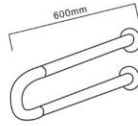

Name: Flip Up Nylon Grab Bar
 Model: GBS32-29
 Color: White/Yellow
 Material: Aluminium inner-core
 Cover: Nylon

Name: Nylon Grab Bar
 Model: GBS32-27
 Color: White/Yellow
 Material: Aluminium inner-core
 Cover: Nylon

Name: Flip Up Nylon Grab Bar
 Model: GBS32-29-1
 Color: White/Yellow
 Material: Aluminium inner-core
 Cover: Nylon

Name: Nylon Grab Bar
 Model: GBS32-28
 Color: White/Yellow
 Material: Aluminium inner-core
 Cover: Nylon

Name: Fixed U Nylon Grab Bar
 Model: GBS32-30
 Color: White/Yellow
 Material: Aluminium inner-core
 Cover: Nylon

Name: Fixed U Nylon Grab Bar
 Model: GBS32-31
 Color: White/Yellow
 Material: Aluminium inner-core
 Cover: Nylon