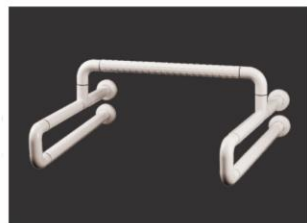

Corridor Handrail

NYLON BATHROOM GRAB BAR

GLOBAL BUILDERS' SUPPLIES
PTE LTD

Name: Nylon Grab Bar
Model: GBS32-20
Color: White/Yellow
Material: Aluminium inner-core
Cover: Nylon

NYLON GRAB BARS

GLOBAL BUILDERS' SUPPLIES
PTE LTD

Name: Nylon Grab Bar
Model: GBS32-22
Color: White/Yellow
Material: Aluminium inner-core
Cover: Nylon

Name: Nylon Grab Bar
Model: GBS32-21
Color: White/Yellow
Material: Aluminium inner-core
Cover: Nylon

Name: Nylon Grab Bar
Model: GBS32-23
Color: White/Yellow
Material: Aluminium inner-core
Cover: Nylon

Name: Nylon Grab Bar
Model: GBS32-21-1
Color: White/Yellow
Material: Aluminium inner-core
Cover: Nylon

Name: Nylon Grab Bar
Model: GBS32-25
Color: White/Yellow
Material: Aluminium inner-core
Cover: Nylon

Name: Nylon Grab Bar
 Model: GBS32-26
 Color: White/Yellow
 Material: Aluminium inner-core
 Cover: Nylon