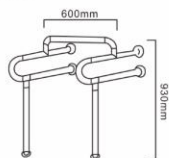

Corridor Handrail

NYLON BATHROOM GRAB BAR

GLOBAL BUILDERS' SUPPLIES
PTE LTD

Name: Nylon Grab Bar
Model: GBS32-20
Color: White/Yellow
Material: Aluminium inner-core
Cover: Nylon

NYLON GRAB BARS

GLOBAL BUILDERS' SUPPLIES
PTE LTD

Name: Nylon Grab Bar
Model: GBS32-22
Color: White/Yellow
Material: Aluminium inner-core
Cover: Nylon

Name: Nylon Grab Bar
Model: GBS32-21
Color: White/Yellow
Material: Aluminium inner-core
Cover: Nylon

Name: Nylon Grab Bar
Model: GBS32-23
Color: White/Yellow
Material: Aluminium inner-core
Cover: Nylon

Name: Nylon Grab Bar
Model: GBS32-21-1
Color: White/Yellow
Material: Aluminium inner-core
Cover: Nylon

Name: Nylon Grab Bar
Model: GBS32-38
Color: White/Yellow
Material: Aluminium inner-core
Cover: Nylon

Name: Nylon Grab Bar
Model: GBS32-39
Color: White/Yellow
Material: Aluminium inner-core
Cover: Nylon