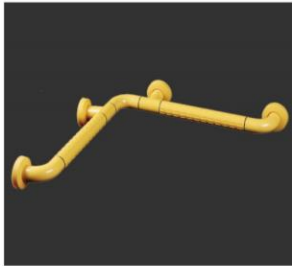

Name: Nylon Grab Bar
 Model: GBS32-35
 Color: White/Yellow
 Material: Aluminium inner-core
 Cover: Nylon

Name: Fixed U with Stainless Steel Plate Nylon Grab Bar
 Model: GBS32-32
 Color: White/Yellow
 Material: Aluminium inner-core
 Cover: Nylon

Name: Nylon Grab Bar
 Model: GBS32-35-1
 Color: White/Yellow
 Material: Aluminium inner-core
 Cover: Nylon

Name: Nylon Grab Bar
 Model: GBS32-36
 Color: White/Yellow
 Material: Aluminium inner-core
 Cover: Nylon

Name: Nylon Grab Bar
 Model: GBS32-33
 Color: White/Yellow
 Material: Aluminium inner-core
 Cover: Nylon

Name: Nylon Grab Bar
 Model: GBS32-37
 Color: White/Yellow
 Material: Aluminium inner-core
 Cover: Nylon

Name: Nylon Grab Bar
Model: GBS32-38
Color: White/Yellow
Material: Aluminium inner-core
Cover: Nylon

Name: Nylon Grab Bar
Model: GBS32-39
Color: White/Yellow
Material: Aluminium inner-core
Cover: Nylon