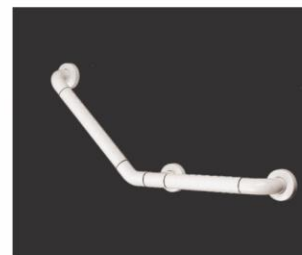

Corridor Handrail

NYLON BATHROOM GRAB BAR

GLOBAL BUILDERS' SUPPLIES
PTE LTD

Name: Nylon Grab Bar
Model: GBS32-20
Color: White/Yellow
Material: Aluminium inner-core
Cover: Nylon

NYLON GRAB BARS

GLOBAL BUILDERS' SUPPLIES
PTE LTD

Name: Nylon Grab Bar
Model: GBS32-22
Color: White/Yellow
Material: Aluminium inner-core
Cover: Nylon

Name: Nylon Grab Bar
Model: GBS32-21
Color: White/Yellow
Material: Aluminium inner-core
Cover: Nylon

Name: Nylon Grab Bar
Model: GBS32-23
Color: White/Yellow
Material: Aluminium inner-core
Cover: Nylon

Name: Nylon Grab Bar
Model: GBS32-21-1
Color: White/Yellow
Material: Aluminium inner-core
Cover: Nylon

Name: Nylon Grab Bar
Model: GBS32-25
Color: White/Yellow
Material: Aluminium inner-core
Cover: Nylon

Name: Nylon Grab Bar
 Model: GBS32-26
 Color: White/Yellow
 Material: Aluminium inner-core
 Cover: Nylon