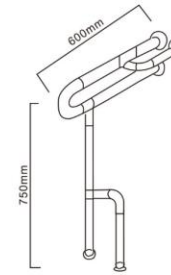

Name: Flip Up Nylon Grab Bar
 Model: GBS32-29-1
 Color: White/Yellow
 Material: Aluminium inner-core
 Cover: Nylon

Name: Nylon Grab Bar
 Model: GBS32-28
 Color: White/Yellow
 Material: Aluminium inner-core
 Cover: Nylon

Name: Fixed U Nylon Grab Bar
 Model: GBS32-30
 Color: White/Yellow
 Material: Aluminium inner-core
 Cover: Nylon

Name: Fixed U Nylon Grab Bar
 Model: GBS32-31
 Color: White/Yellow
 Material: Aluminium inner-core
 Cover: Nylon

Name: Nylon Grab Bar
 Model: GBS32-35
 Color: White/Yellow
 Material: Aluminium inner-core
 Cover: Nylon

Name: Fixed U with Stainless Steel Plate Nylon Grab Bar
 Model: GBS32-32
 Color: White/Yellow
 Material: Aluminium inner-core
 Cover: Nylon

Name: Nylon Grab Bar
 Model: GBS32-35-1
 Color: White/Yellow
 Material: Aluminium inner-core
 Cover: Nylon

Name: Nylon Grab Bar
 Model: GBS32-36
 Color: White/Yellow
 Material: Aluminium inner-core
 Cover: Nylon