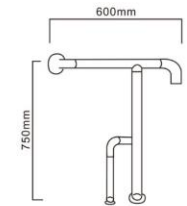

Name: Nylon Grab Bar
 Model: GBS32-35
 Color: White/Yellow
 Material: Aluminium inner-core
 Cover: Nylon

Name: Fixed U with Stainless Steel Plate Nylon Grab Bar
 Model: GBS32-32
 Color: White/Yellow
 Material: Aluminium inner-core
 Cover: Nylon

Name: Nylon Grab Bar
 Model: GBS32-35-1
 Color: White/Yellow
 Material: Aluminium inner-core
 Cover: Nylon

Name: Nylon Grab Bar
 Model: GBS32-36
 Color: White/Yellow
 Material: Aluminium inner-core
 Cover: Nylon